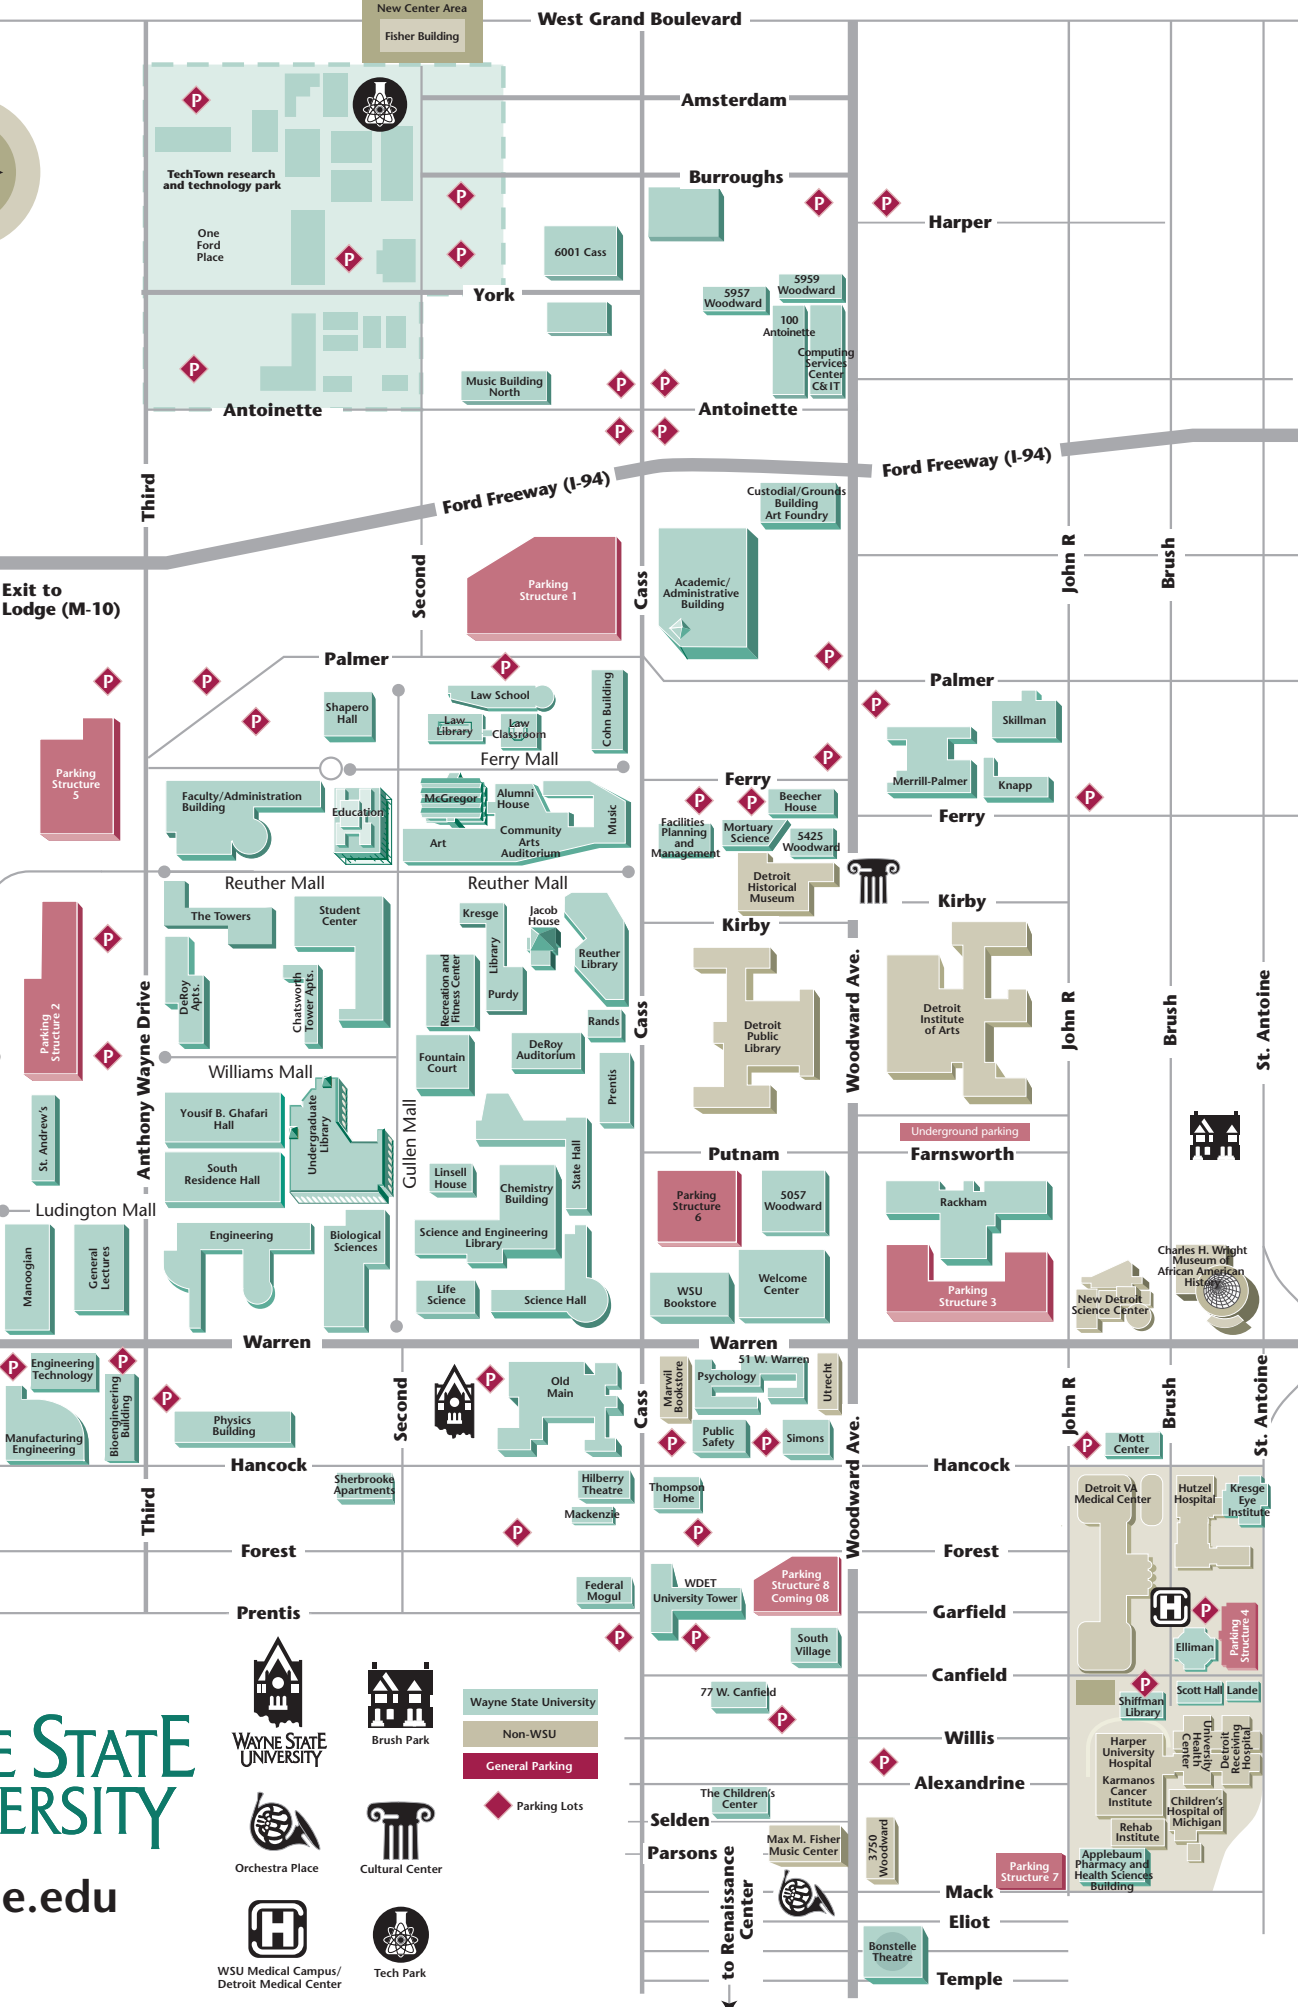

Lodge Freeway (M-10)

John C. Lodge Freeway (M-10)

John C. Lodge Service Drive

Anthony Wayne Drive

Third

Ford Freeway (I-94)

Exit to Lodge (M-10)

Ford Freeway (I-94)

Chrysler Freeway (I-75)

Chrysler Freeway (I-75)

# WAYNE STATE UNIVERSITY

wayne.edu

- Wayne State University
- Brush Park
- Orchestra Place
- Cultural Center
- WSU Medical Campus/  
Detroit Medical Center
- Tech Park

- Wayne State University
- Non-WSU
- General Parking
- Parking Lots

to Renaissance Center